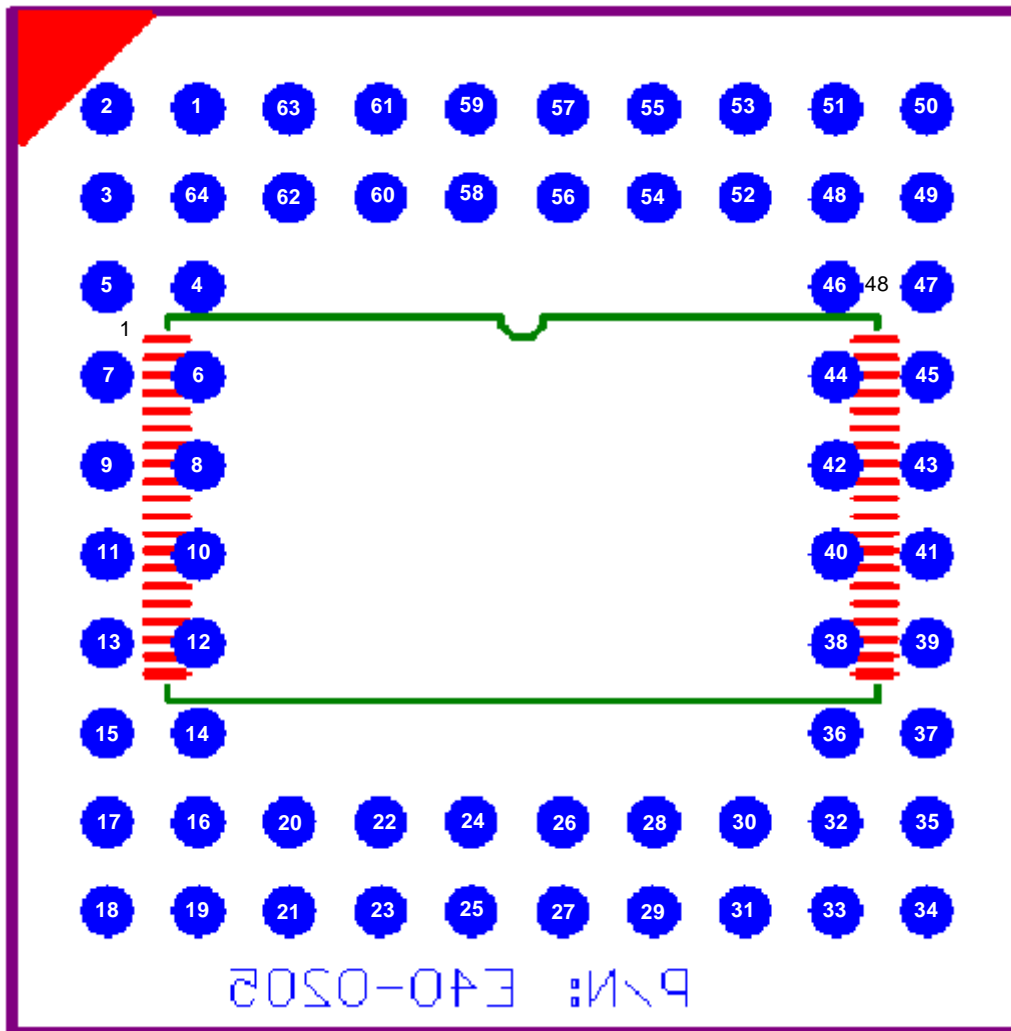

Top Side

Bottom Side (Top View X-Ray)

Mill-Max PGA Socket (510-93-064-10-051)

**Top View X-Ray
with PGA pin assignment**

Note: PGA pin 41 to pin 64 are NC (non-connected).