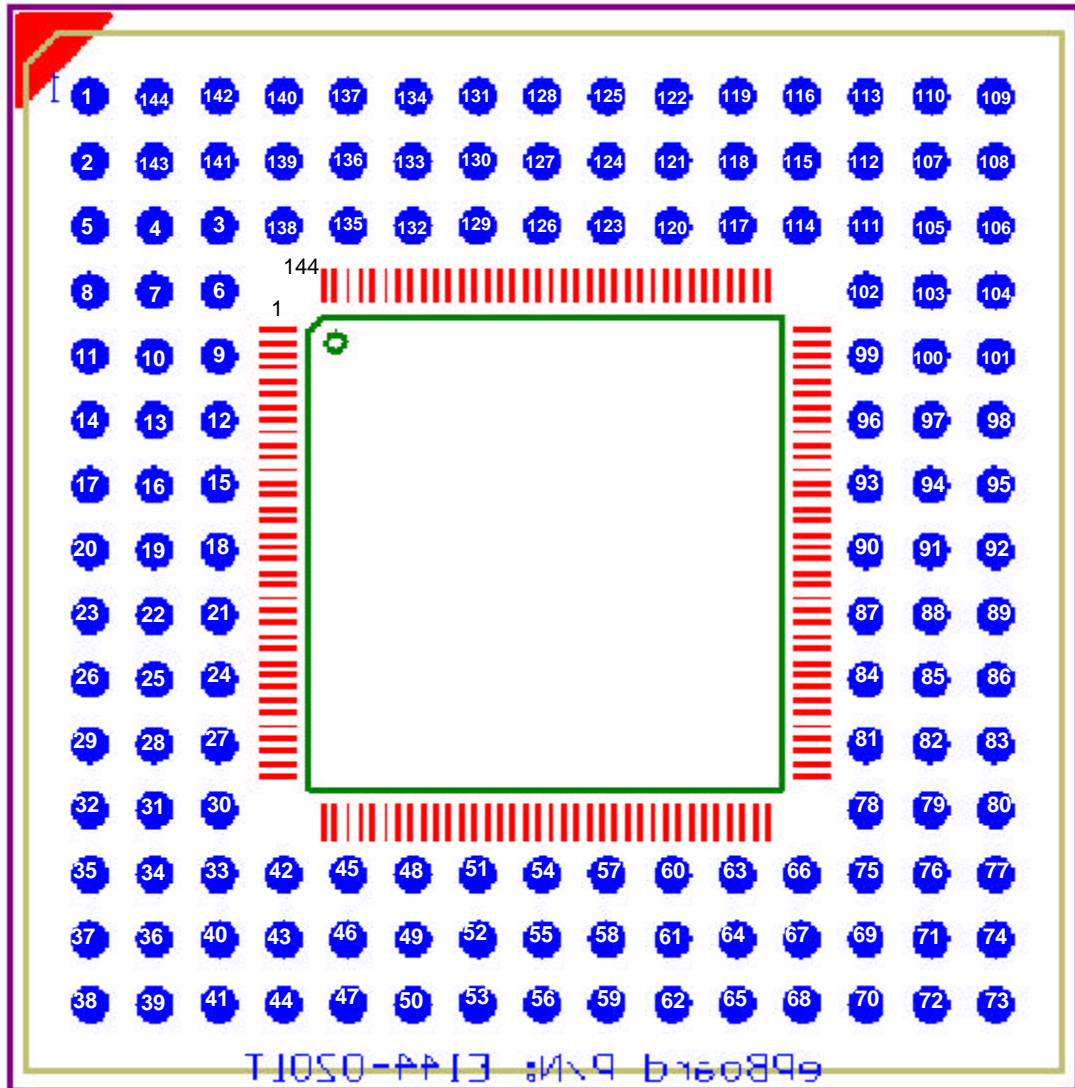

Top Side

Bottom Side

Mill-Max PGA Socket (510-93-144-15-082001)

**Top View X-Ray
with PGA pin assignment**