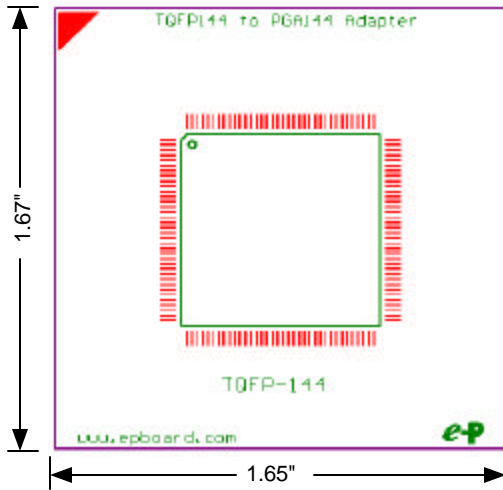

Top Side

Bottom Side

Mill-Max PGA Socket (510-93-144-15-082001)

**Top View X-Ray
with PGA pin assignment**