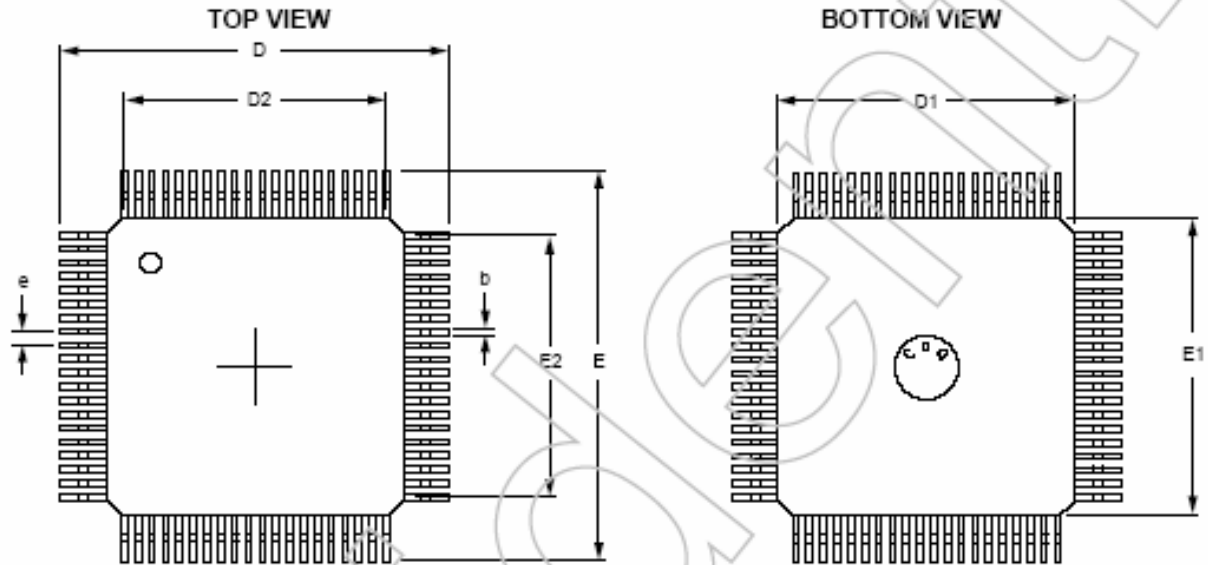

80-Pin PQFP Package Diagram

80 PQFP - 1.6/0.15 mm FORM

SYMBOL	ALL DIMENSIONS IN MILLIMETERS		
	MIN.	NOM.	MAX.
A	---	---	2.4
A ₁	0.05	---	0.35
A ₂	2.0 REF.		
D	16.95	---	17.45
D ₁	14.0 REF.		
D ₂	12.35 REF.		
E	16.95	---	17.45
E ₁	14.0 REF.		
E ₂	12.35 REF.		
L	0.73	0.80	1.03
L ₁	1.6 REF.		
e	0.65 BSC.		
b	0.25	---	0.45