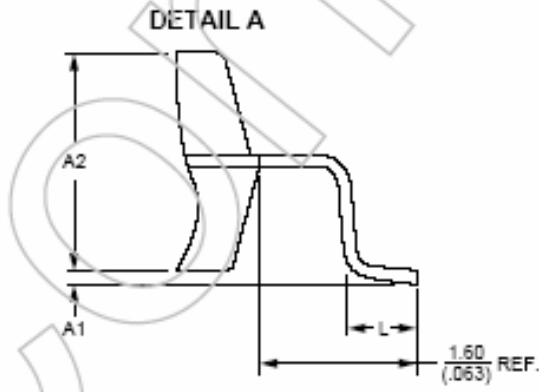

80-Pin PQFP Package Diagram

80 PQFP - 1.6/0.15 mm FORM

SYMBOL	ALL DIMENSIONS IN MILLIMETERS		
	MIN.	NOM.	MAX.
A	---	---	2.4
A ₁	0.05	---	0.35
A ₂	2.0 REF.		
D	16.95	---	17.45
D ₁	14.0 REF.		
D ₂	12.35 REF.		
E	16.95	---	17.45
E ₁	14.0 REF.		
E ₂	12.35 REF.		
L	0.73	0.80	1.03
L ₁	1.6 REF.		
e	0.65 BSC.		
b	0.25	---	0.45